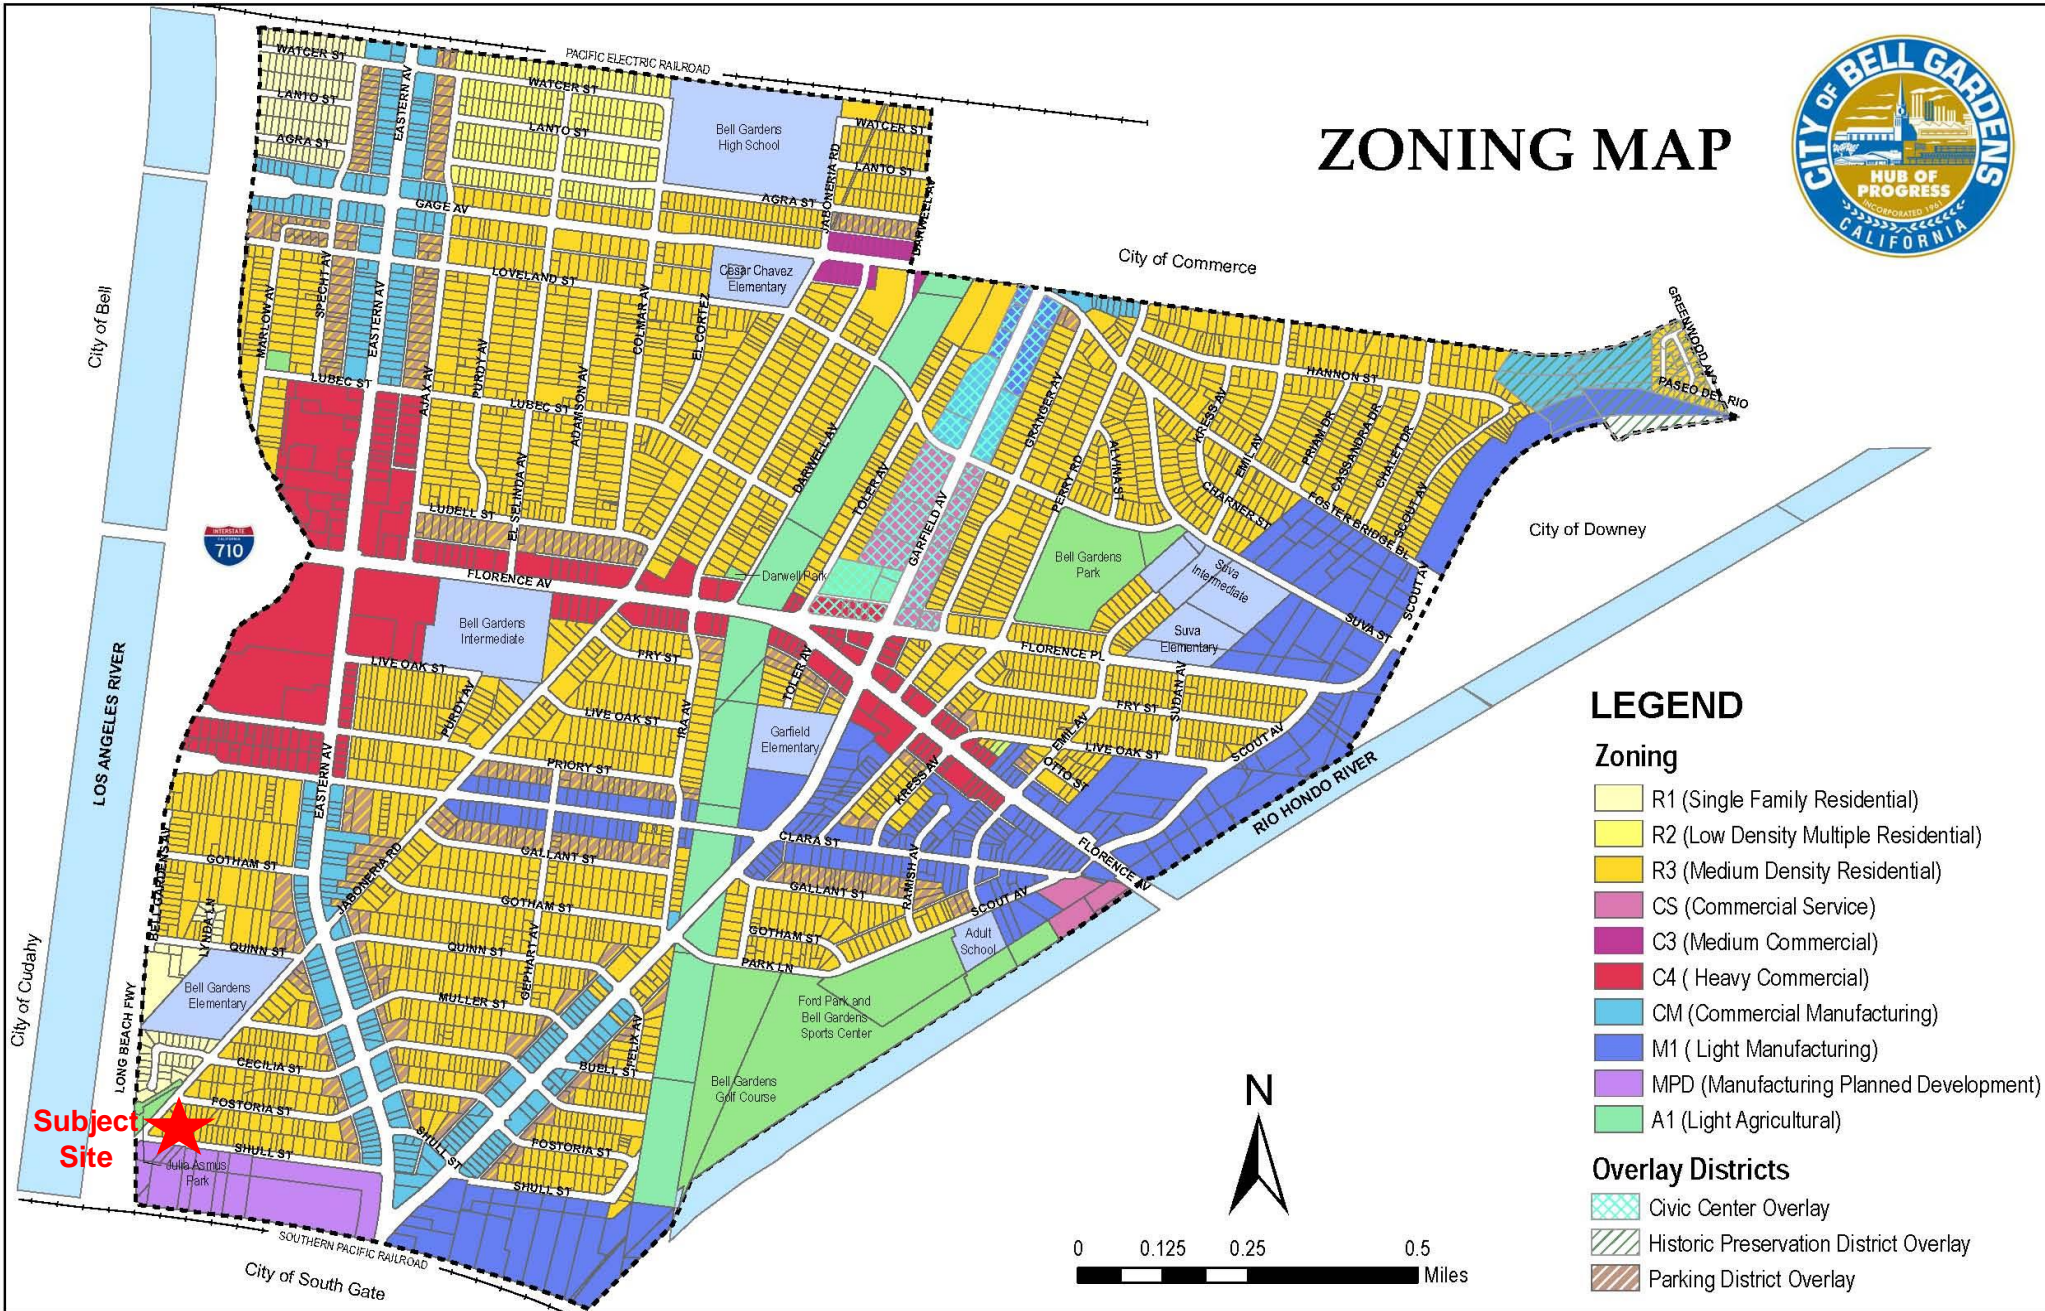

# ZONING MAP

## LEGEND

- Zoning**
- R1 (Single Family Residential)
  - R2 (Low Density Multiple Residential)
  - R3 (Medium Density Residential)
  - CS (Commercial Service)
  - C3 (Medium Commercial)
  - C4 ( Heavy Commercial)
  - CM (Commercial Manufacturing)
  - M1 ( Light Manufacturing)
  - MPD (Manufacturing Planned Development)
  - A1 (Light Agricultural)
- Overlay Districts**
- Civic Center Overlay
  - Historic Preservation District Overlay
  - Parking District Overlay

**Subject Site**